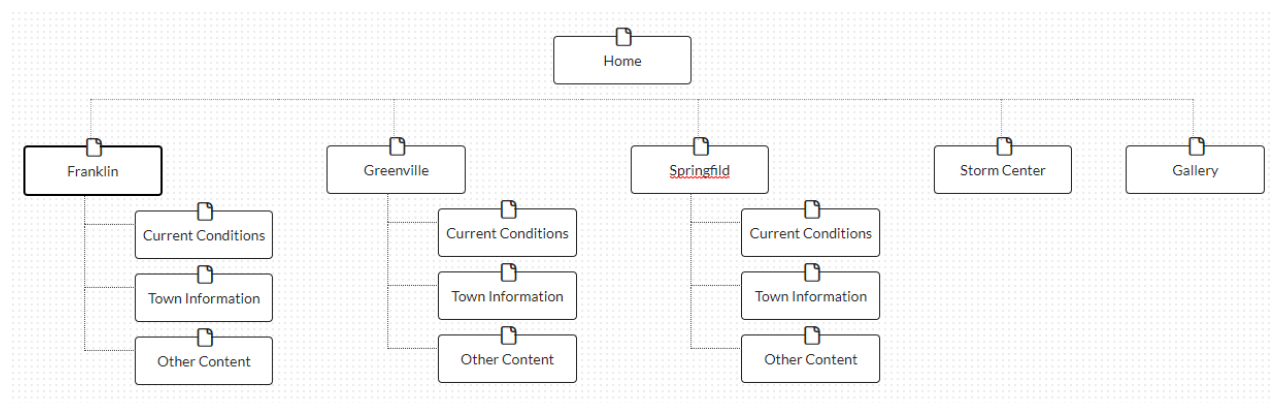

The home page will have basic summary information, but more details about the happenings and conditions for each town will be listed in separate town pages. The site will also have a storm center page to provide real time storm tracking and emergency alerts. A gallery will also be provided, were residents and visitors can post and share pictures of weather in the area.

### Target Audience

---

**LOCALS** – The primary audience are locals who live in the Tri-Cities area. The current conditions and high/low for the day is listed at the top for simplicity for these locals. In addition, information about current or upcoming local events will also be listed, specifically mentioning the affect the weather will have on these events.

**VISITORS** – The secondary audience are visitors to the area. These visitors may be planning a trip so typical year-round weather information, as well as extended forecasts will be provided. In addition, visitors may be checking during their trip, so local events and alerts will also be listed.

### Site Map

---